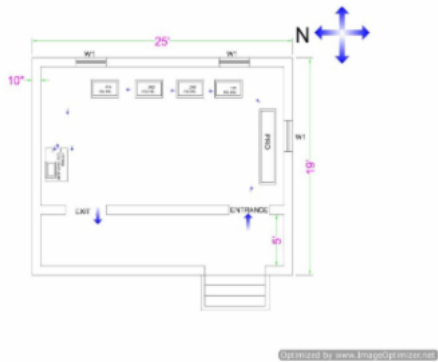

Nazri Naksha

Google Map View

Polling Station Building Front View

Polling Station Front View

Cad View

Key MAP View