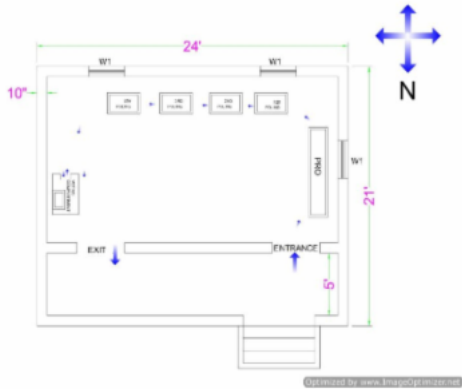

Nazri Naksha

Google Map View

Polling Station Building Front View

Polling Station Front View

Cad View

Key MAP View