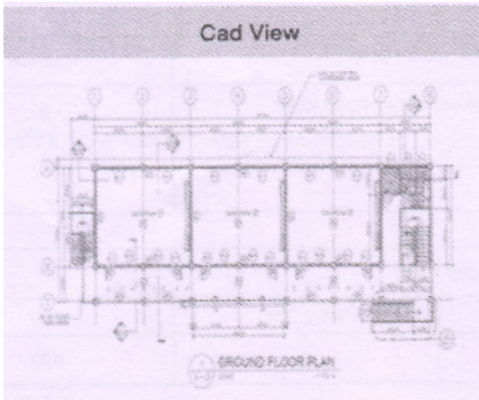

Nazri Naksha

Google Map View

Polling Station Building Front View

Polling Station Front View

Cad View

Key MAP View