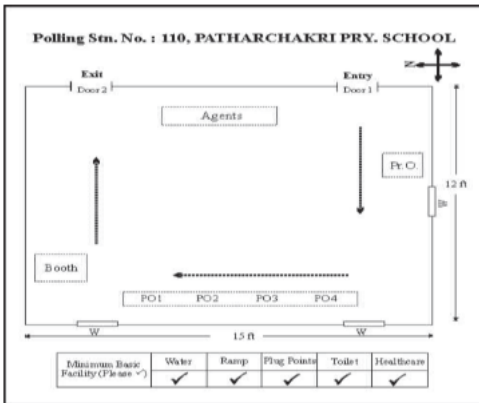

Nazri Naksha

Google Map View

Polling Station Building Front View

Polling Station Front View

Cad View

Key MAP View