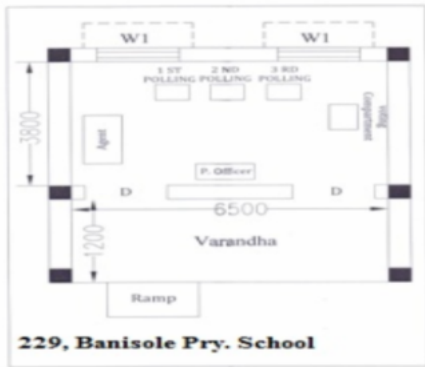

Nazri Naksha

Google Map View

Polling Station Building Front View

Polling Station Front View

Cad View

Key MAP View