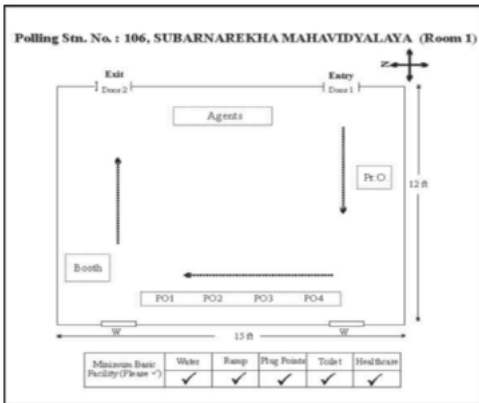

Nazri Naksha

Google Map View

Polling Station Building Front View

Polling Station Front View

Cad View

Key MAP View