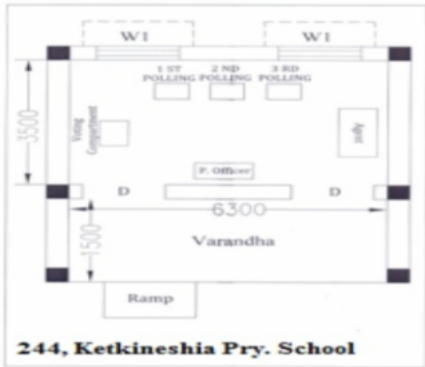

Nazri Naksha

Google Map View

Polling Station Building Front View

Polling Station Front View

Cad View

Key MAP View