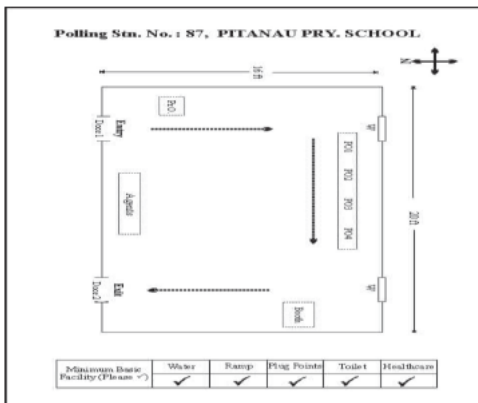

Nazri Naksha

Google Map View

Polling Station Building Front View

Polling Station Front View

Cad View

Key MAP View