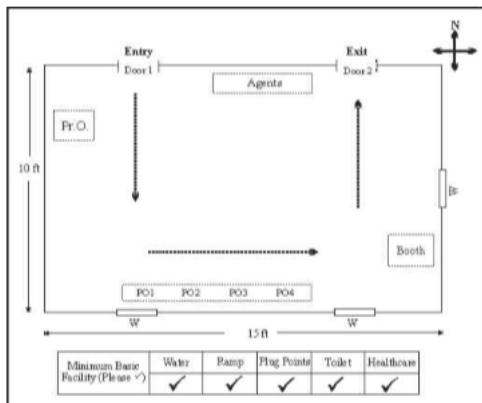

Nazri Naksha

Google Map View

Polling Station Building Front View

Polling Station Front View

Cad View

Key MAP View