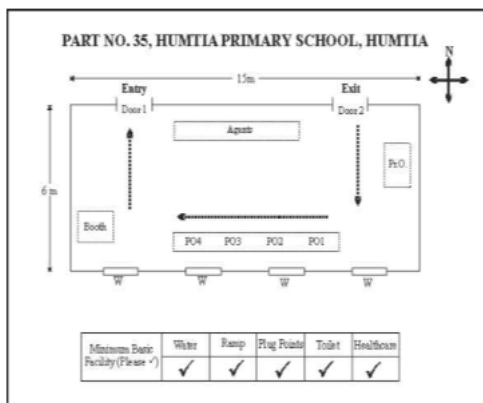

Nazri Naksha

Google Map View

Polling Station Building Front View

Polling Station Front View

Cad View

Key MAP View