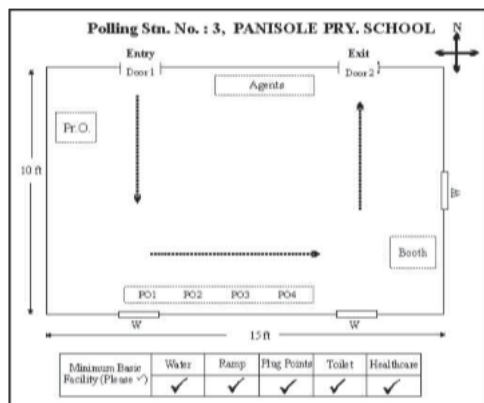

Nazri Naksha

Google Map View

Polling Station Building Front View

Polling Station Front View

Cad View

Key MAP View