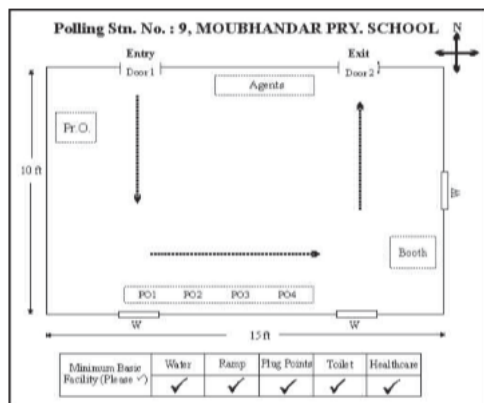

Nazri Naksha

Google Map View

Polling Station Building Front View

Polling Station Front View

Cad View

Key MAP View