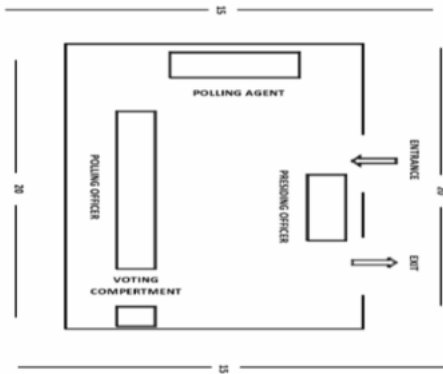

Nazri Naksha

Google Map View

Polling Station Building Front View

Polling Station Front View

Cad View

Key MAP View