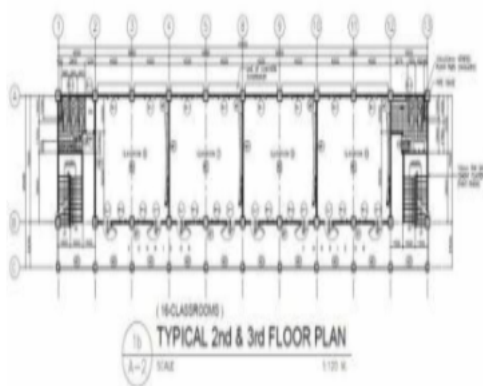

Nazri Naksha

Google Map View

Polling Station Building Front View

Polling Station Front View

Cad View

Key MAP View