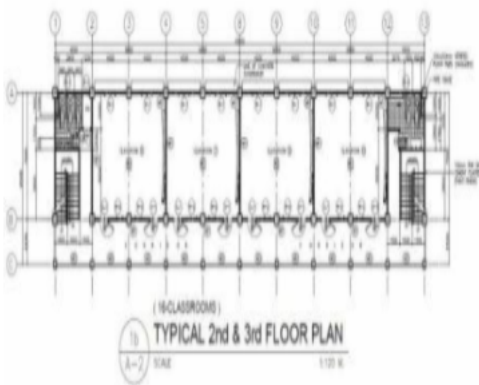

Polling Station Front View

Cad View