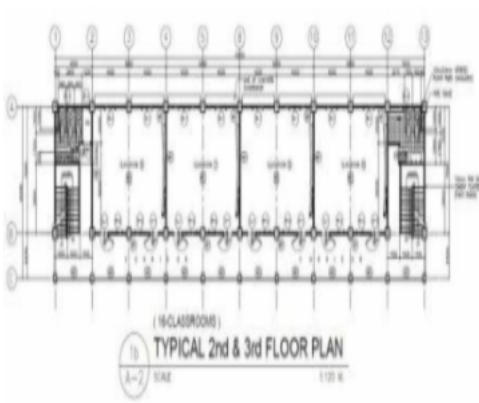

Nazri Naksha

Google Map View

Polling Station Building Front View

Polling Station Front View

Cad View

Key MAP View