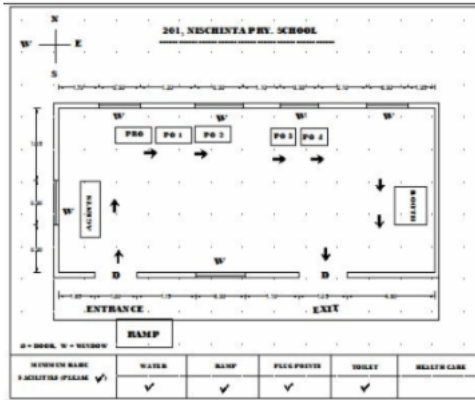

Nazri Naksha

Google Map View

Polling Station Building Front View

Polling Station Front View

Cad View

Key MAP View