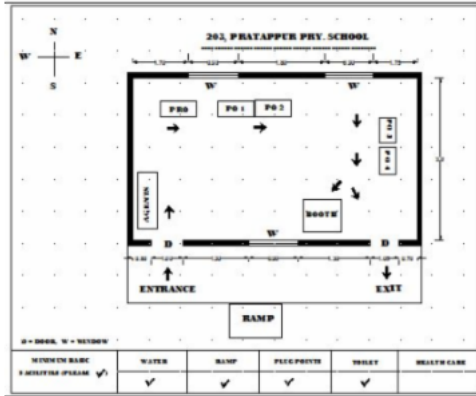

Nazri Naksha

Google Map View

Polling Station Building Front View

Polling Station Front View

Cad View

Key MAP View