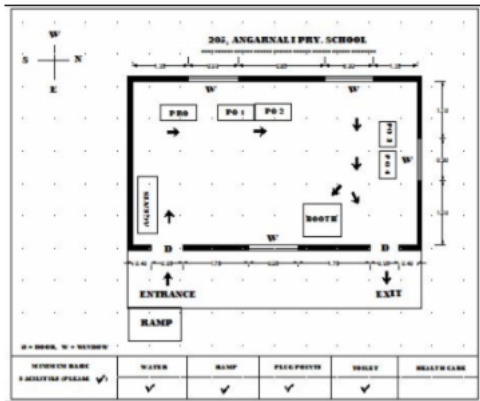

Nazri Naksha

Google Map View

Polling Station Building Front View

Polling Station Front View

Cad View

Key MAP View