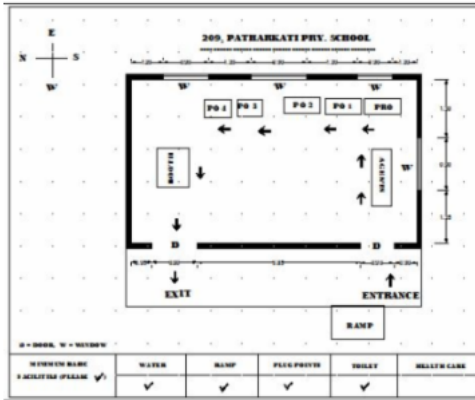

Nazri Naksha

Google Map View

Polling Station Building Front View

Polling Station Front View

Cad View

Key MAP View