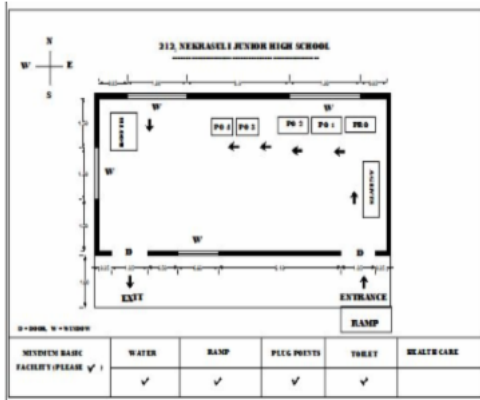

Nazri Naksha

Google Map View

Polling Station Building Front View

Polling Station Front View

Cad View

Key MAP View