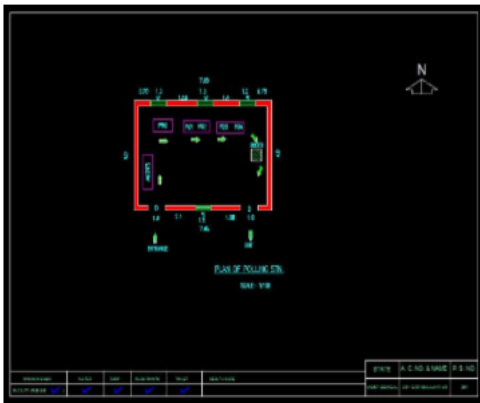

Nazri Naksha

Google Map View

Polling Station Building Front View

Polling Station Front View

Cad View

Key MAP View