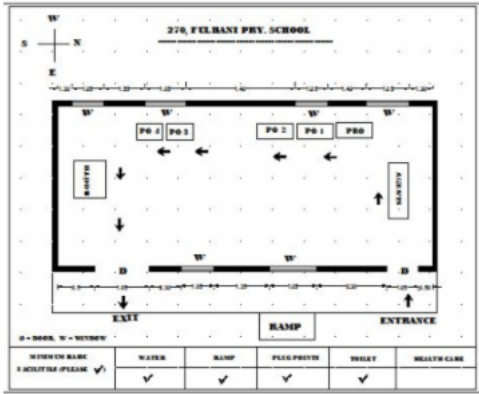

Nazri Naksha

Google Map View

Polling Station Building Front View

Polling Station Front View

Cad View

Key MAP View