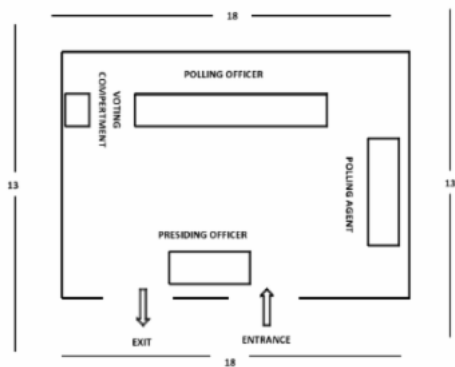

Nazri Naksha

Google Map View

Polling Station Building Front View

Polling Station Front View

Cad View

Key MAP View