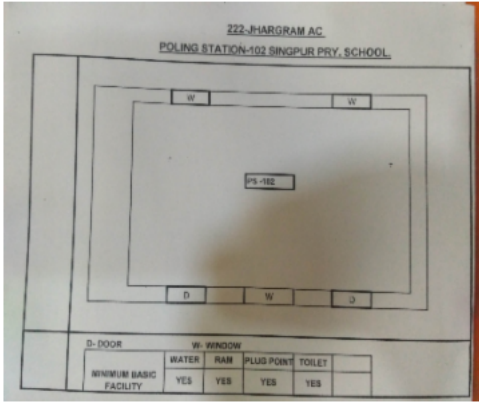

Nazri Naksha

Google Map View

Polling Station Building Front View

Polling Station Front View

Cad View

Key MAP View