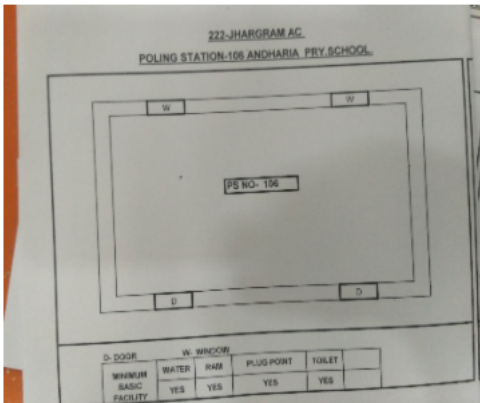

Nazri Naksha

Google Map View

Polling Station Building Front View

Polling Station Front View

Cad View

Key MAP View