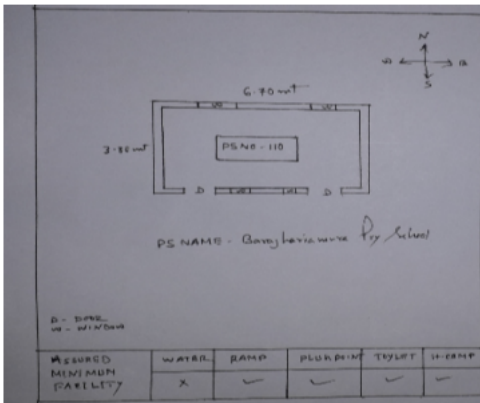

Nazri Naksha

Google Map View

Polling Station Building Front View

Polling Station Front View

Cad View

Key MAP View