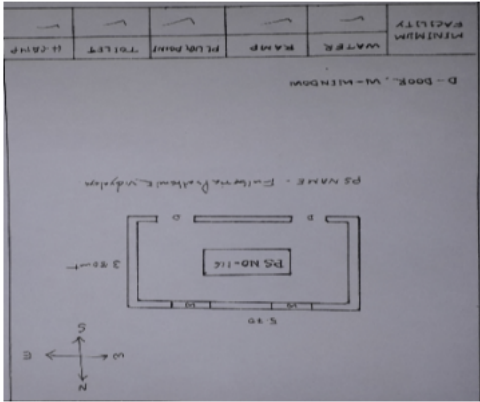

Nazri Naksha

Google Map View

Polling Station Building Front View

Polling Station Front View

Cad View

Key MAP View