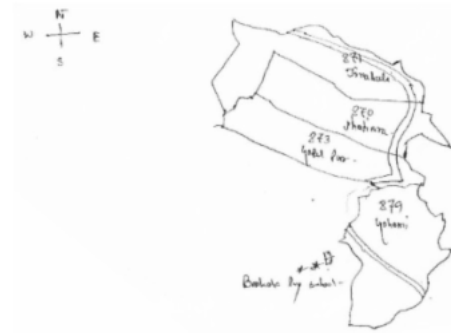

Key MAP View

Barkala PRT School, Barkala
P.S. No. 123