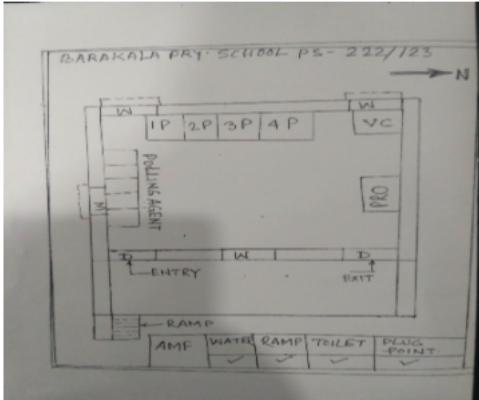

Nazri Naksha

Google Map View

Polling Station Building Front View

Polling Station Front View

Cad View

Key MAP View