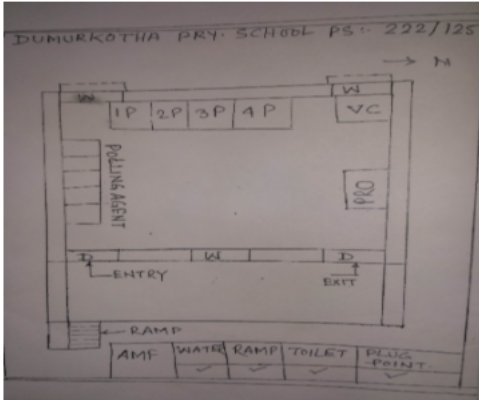

Nazri Naksha

Google Map View

Polling Station Building Front View

Polling Station Front View

Cad View

Key MAP View