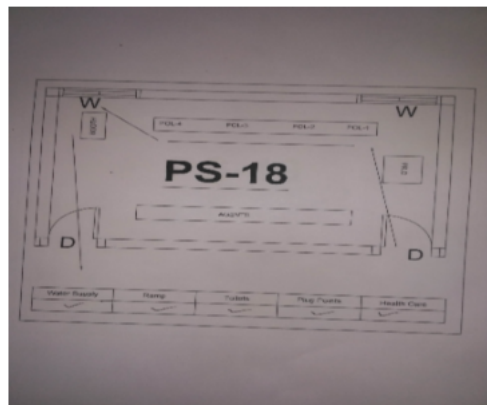

Nazri Naksha

Google Map View

Polling Station Building Front View

Polling Station Front View

Cad View

Key MAP View