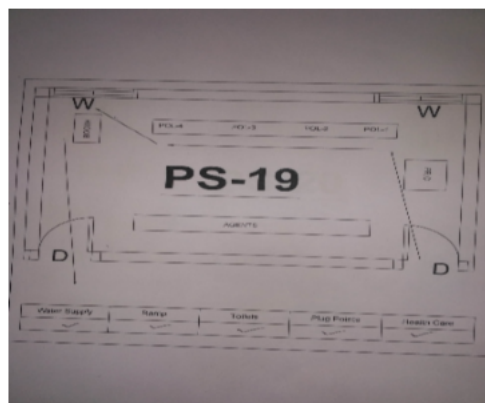

Nazri Naksha

Google Map View

Polling Station Building Front View

Polling Station Front View

Cad View

Key MAP View