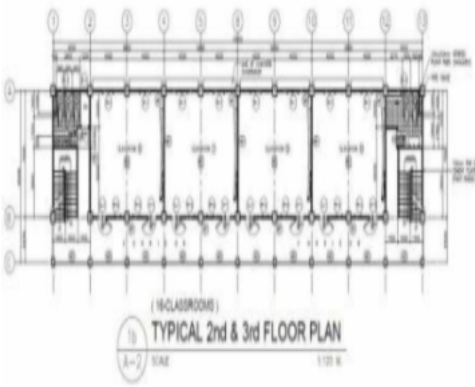

Nazri Naksha

Google Map View

Polling Station Building Front View

Polling Station Front View

Cad View

Key MAP View