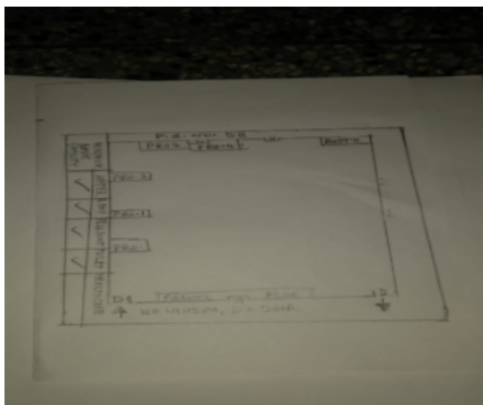

Nazri Naksha

Google Map View

Polling Station Building Front View

Polling Station Front View

Cad View

Key MAP View