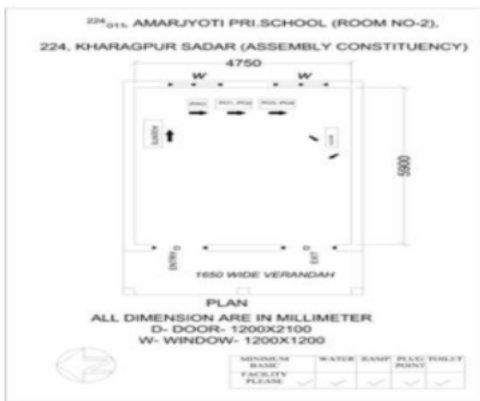

Nazri Naksha

Google Map View

Polling Station Building Front View

Polling Station Front View

Cad View

Key MAP View