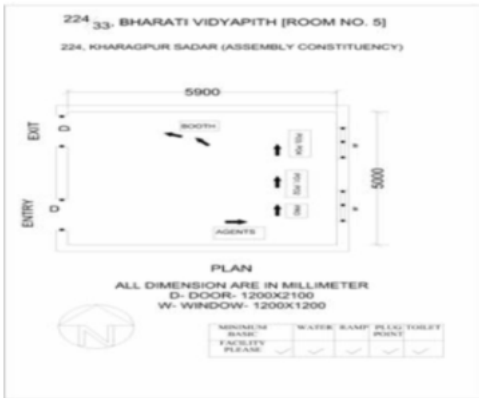

Nazri Naksha

Google Map View

Polling Station Building Front View

Polling Station Front View

Cad View

Key MAP View