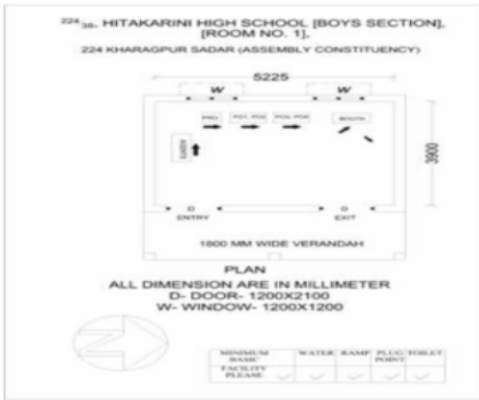

Nazri Naksha

Google Map View

Polling Station Building Front View

Polling Station Front View

Cad View

Key MAP View