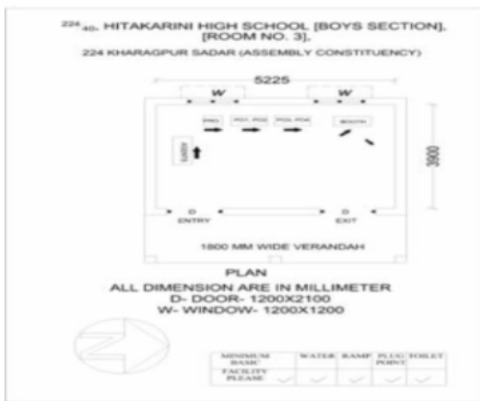

Nazri Naksha

Google Map View

Polling Station Building Front View

Polling Station Front View

Cad View

Key MAP View