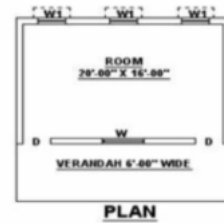

Key MAP View

DOUBLE LINE SKETCH MAP OF BOOTH NO 125
BELDA COLLEGE NEW BUILDING
BELDA-II GRAM PANCHAYAT