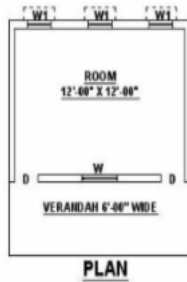

Cad View

DOUBLE LINE SKETCH MAP OF BOOTH NO 126
DEULI SUDHIR Pry. SCHOOL BELDA-II GRAM PANCHAYAT