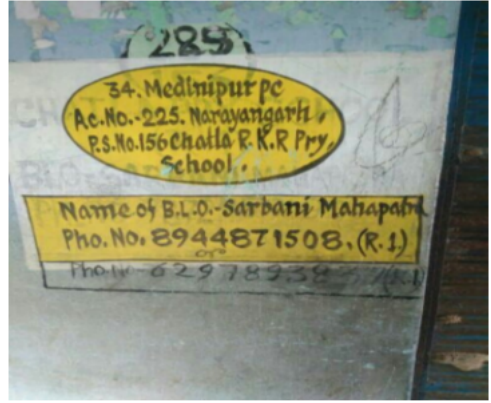

Polling Station Front View