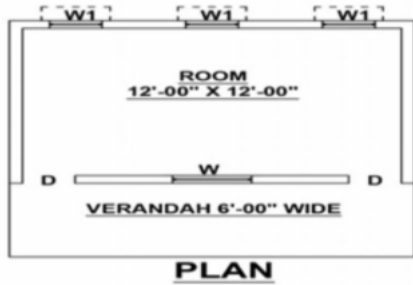

Google Map View

Cad View

Key MAP View