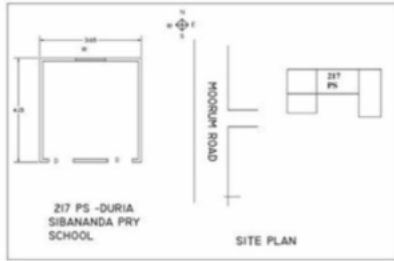

Polling Station Building Front View