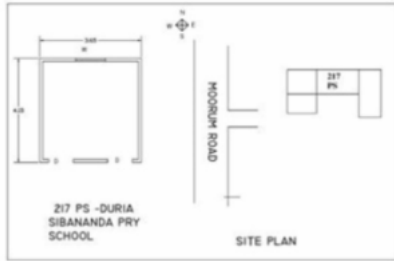

Nazri Naksha

Google Map View

Polling Station Building Front View

Polling Station Front View

Cad View

Key MAP View