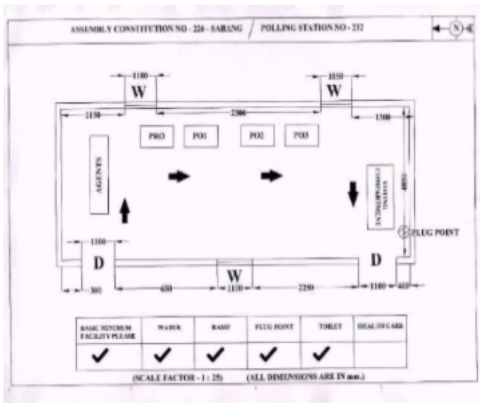

Nazri Naksha

Google Map View

Polling Station Building Front View

Polling Station Front View

Cad View

Key MAP View