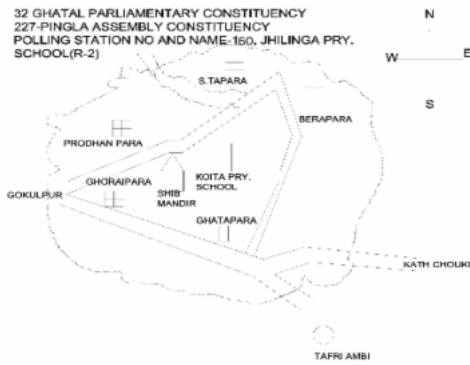

Nazri Naksha

Google Map View

Polling Station Building Front View

Polling Station Front View

Cad View

Key MAP View