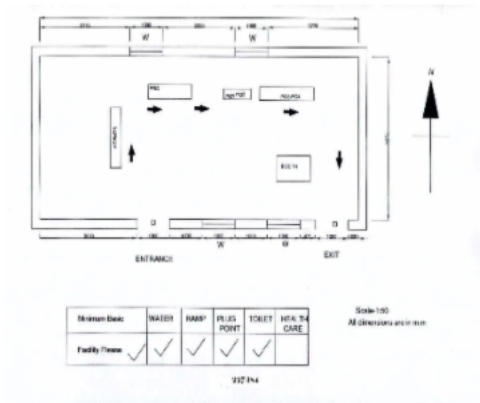

Nazri Naksha

Google Map View

Polling Station Building Front View

Polling Station Front View

Cad View

Key MAP View