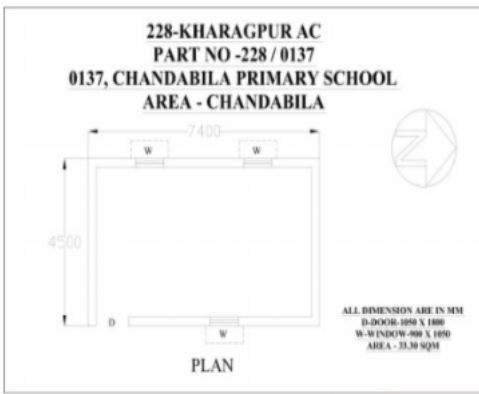

Nazri Naksha

Google Map View

Polling Station Building Front View

Polling Station Front View

Cad View

Key MAP View