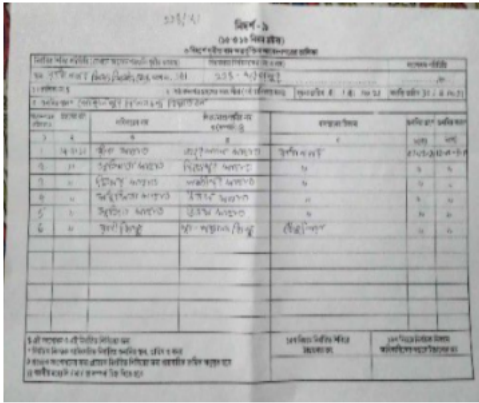

Polling Station Building Front View