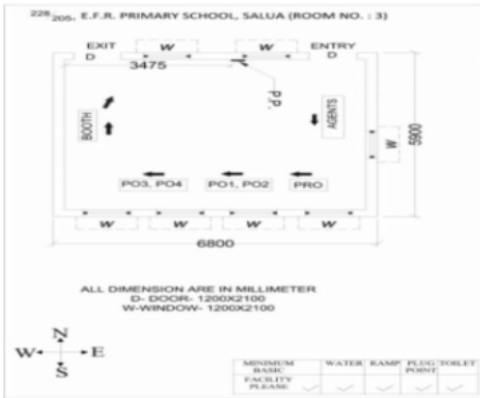

Nazri Naksha

Google Map View

Polling Station Building Front View

Polling Station Front View

Cad View

Key MAP View