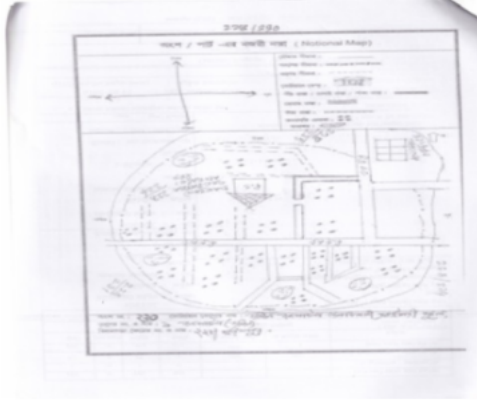

Nazri Naksha

Google Map View