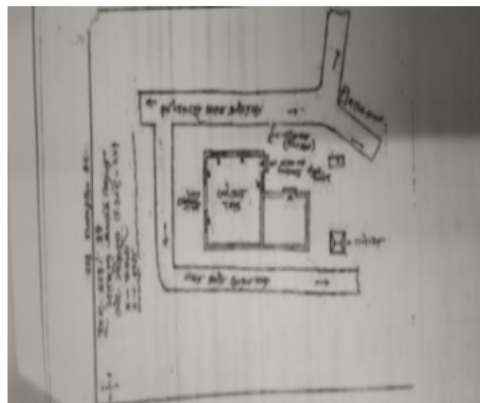

Nazri Naksha

Google Map View