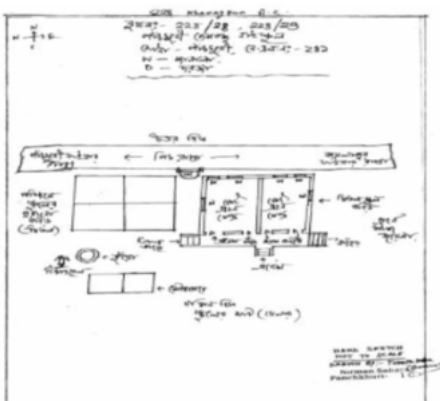

Nazri Naksha

Google Map View